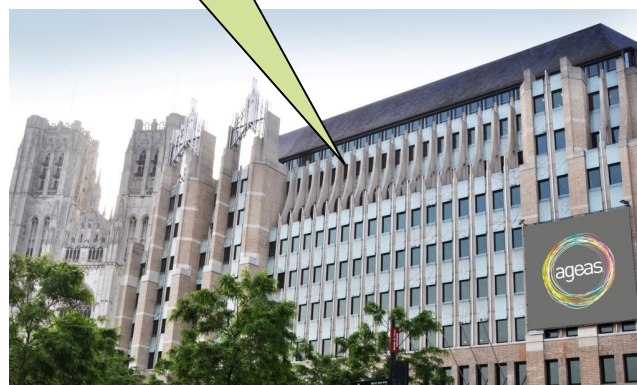

We are here !

Access to Ageas in Brussels

Rue du Marquis, 1
Tel. +32 (0)2 557 57 11
Fax +32 (0)2 557 57 50
(Close to St Gudule and St Michael's Cathedral)

Welcome to Brussels!

These directions are to help you find your way to our building in the centre of Brussels.